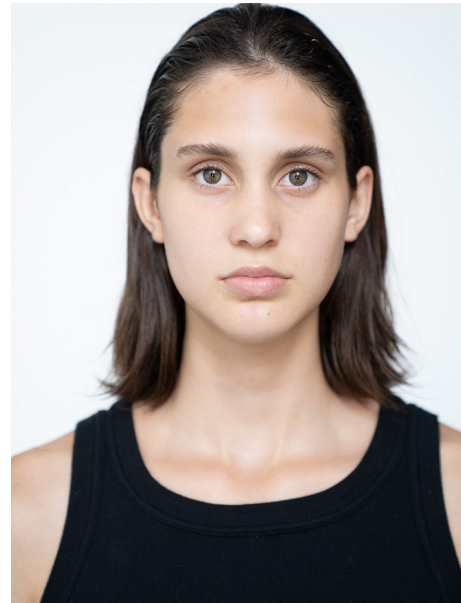

HEIDI MANG

Height 5'10" / 178cm

Bust 32" / 81cm Waist 25.5" / 65cm Hips 36" / 92cm Dress 2 - 4 US / 32 - 34 EU / 4 - 6

UK Shoes 9.5 US / 40.5 EU / 7 UK

Hair Brown Eyes Hazel

anm
MANAGEMENT

1159 Dundas St. E, #148 Toronto, ON M4M 3N9
Email: info@anm-mgmt.com Tel: 1.416.792.0357
www.anm-mgmt.com