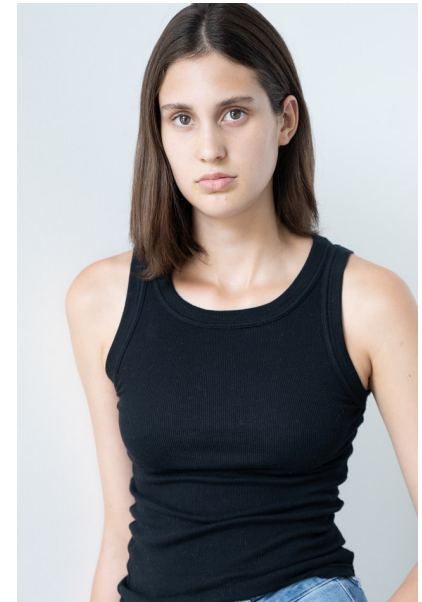

HEIDI MANG

Height 5'10" / 178cm

Bust 32" / 81cm Waist 25.5" / 65cm Hips 36" / 92cm Dress 2 - 4 US / 32 - 34 EU / 4 - 6

UK Shoes 9.5 US / 40.5 EU / 7 UK

Hair Brown Eyes Hazel

anm
MANAGEMENT

1159 Dundas St. E, #148 Toronto, ON M4M 3N9
Email: info@anm-mgmt.com Tel: 1.416.792.0357
www.anm-mgmt.com