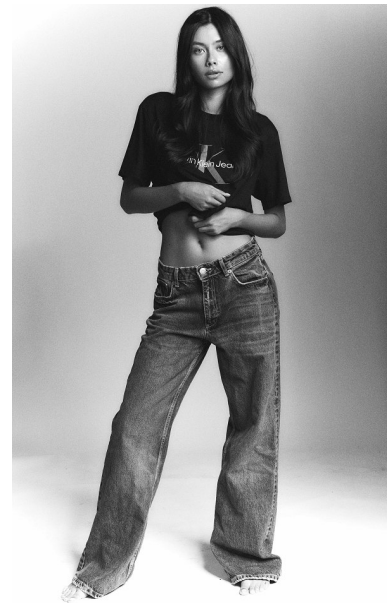

## CHLOE HOCK

Height 5'8" / 173cm

Bust 32" / 81cm Cup C Waist 25" / 63cm Hips 35" / 89cm Dress 2 - 4 US / 32 - 34 EU / 4 - 6

UK Shoes 8.5 US / 39.5 EU / 6 UK

Hair *Dark Brown* Eyes *Green*

**anm**  
MANAGEMENT