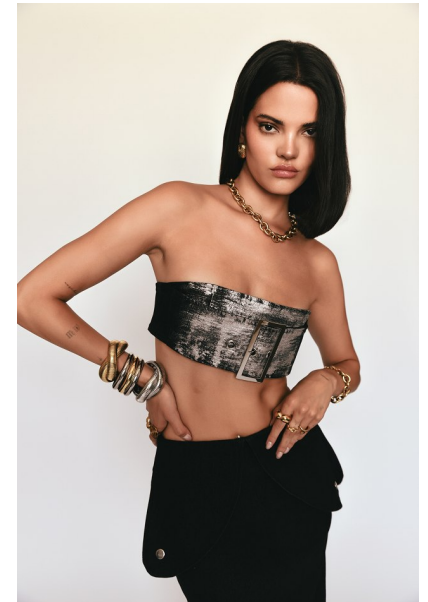

MEGHAN WIGGINS

Height 5'10" / 178cm

Bust 34" / 86cm Cup C Waist 26" / 66cm Hips 36" / 92cm Dress 4 US / 34 EU / 6 UK Shoes 9

US / 40 EU / 6.5 UK

Hair Brown Eyes Brown

anm
MANAGEMENT

1159 Dundas St. E, #148 Toronto, ON M4M 3N9
Email: info@anm-mgmt.com Tel: 1.416.792.0357
www.anm-mgmt.com