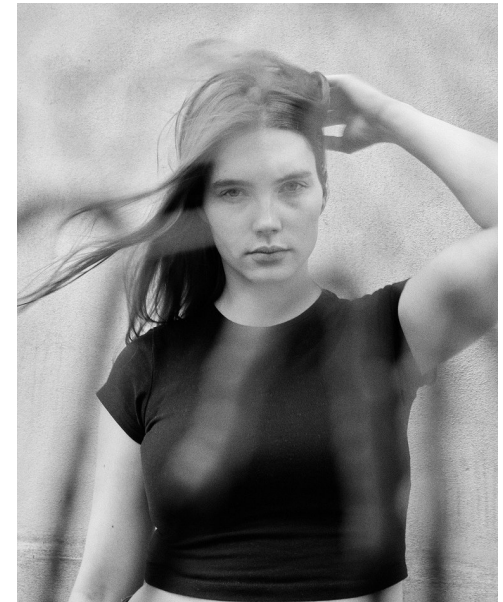

ELISE SMIDT

Height 5'11" / 180cm

Bust 41" / 104cm Cup C Waist 31.5" / 80cm Hips 44.5" / 113cm Dress 10 - 12 US / 40 - 42
EU / 12 - 14 UK Shoes 10 US / 41 EU / 7 UK

Hair Brown Eyes Green / Grey

anm
MANAGEMENT