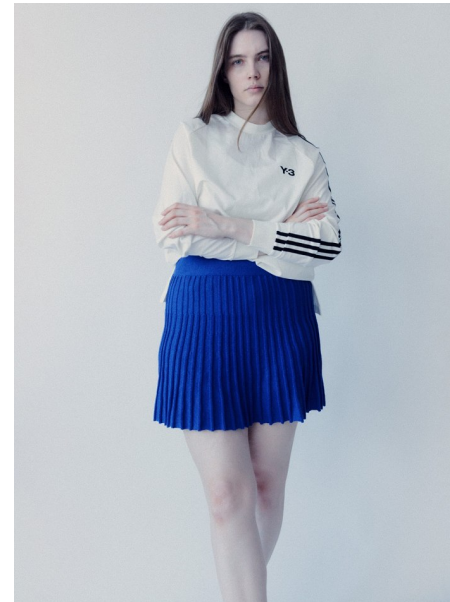

ELISE SMIDT

Height 5'11" / 180cm

Bust 41" / 104cm Cup C Waist 31.5" / 80cm Hips 44.5" / 113cm Dress 10 - 12 US / 40 - 42
EU / 12 - 14 UK Shoes 10 US / 41 EU / 7 UK

Hair Brown Eyes Green / Grey

anm
MANAGEMENT