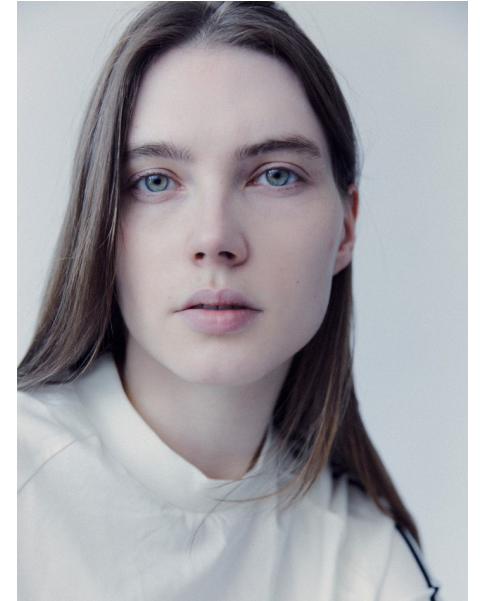

ELISE SMIDT

Height 5'11" / 180cm

Bust 41" / 104cm Cup C Waist 31.5" / 80cm Hips 44.5" / 113cm Dress 10 - 12 US / 40 - 42
EU / 12 - 14 UK Shoes 10 US / 41 EU / 7 UK

Hair Brown Eyes Green / Grey

anm
MANAGEMENT