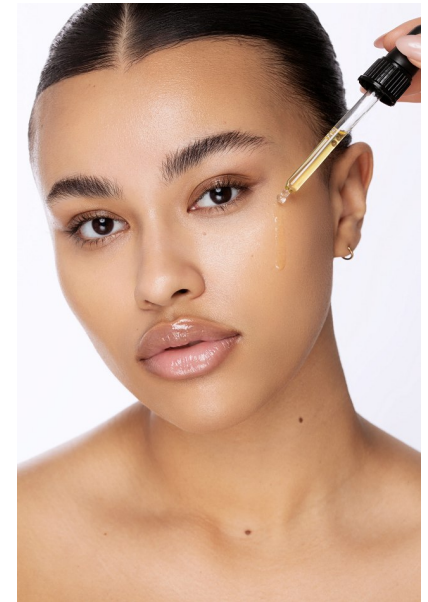

CAMILLE MBAYE

Height 5'11" / 180cm

Bust 42" / 107cm Cup D Waist 32" / 81cm Hips 48" / 122cm Dress 16 US / 46 EU / 18

UK Shoes 11 US / 42 EU / 7.5 UK

Hair Brown Eyes Brown

anm
MANAGEMENT

1159 Dundas St. E, #148 Toronto, ON M4M 3N9
Email: info@anm-mgmt.com Tel: 1.416.792.0357
www.anm-mgmt.com