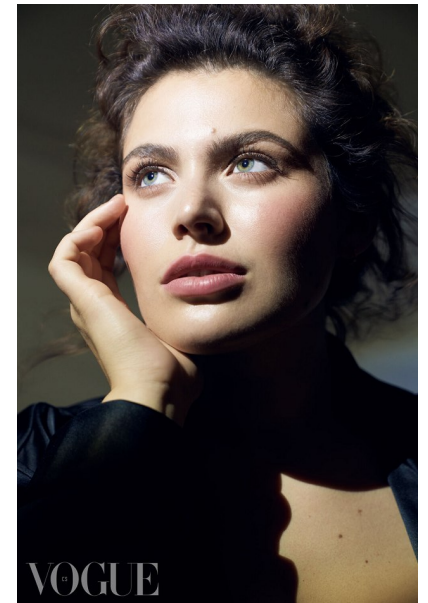

## SAMANTHA LEVIN

Height 5'9" / 175cm

Bust 41.5" / 106cm Waist 34.5" / 88cm Hips 46" / 117cm Dress 12 - 14 US / 42 - 44 EU / 14 - 16

UK Shoes 11 US / 42 EU / 7.5 UK

Hair *Dark Brown* Eyes *Blue / Green*

**anm**  
MANAGEMENT