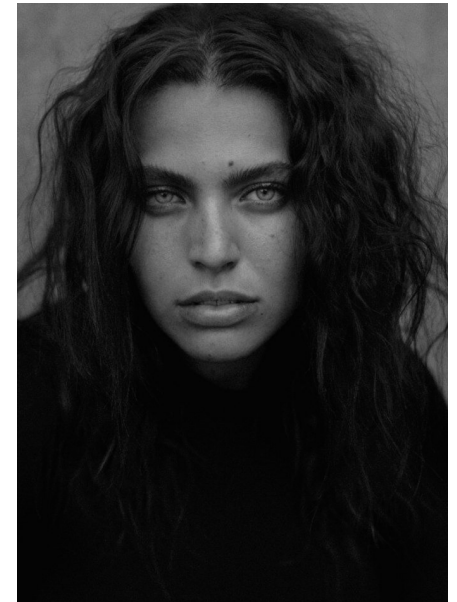

## SAMANTHA LEVIN

Height 5'9" / 175cm

Bust 41.5" / 106cm Waist 34.5" / 88cm Hips 46" / 117cm Dress 12 - 14 US / 42 - 44 EU / 14 - 16

UK Shoes 11 US / 42 EU / 7.5 UK

Hair *Dark Brown* Eyes *Blue / Green*

**anm**  
MANAGEMENT