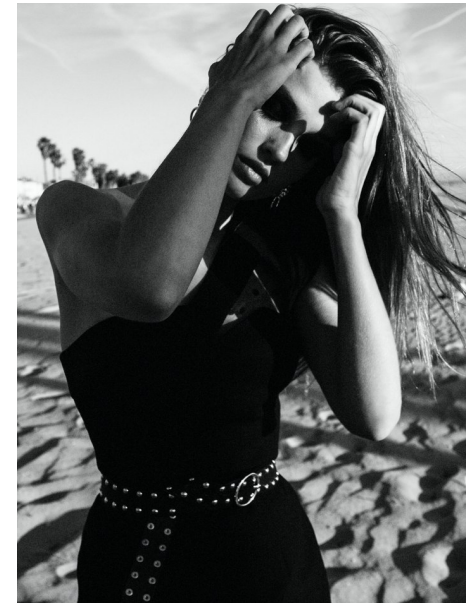

AMANDA MONDALE

Height 5'9" / 175cm

Bust 33" / 84cm Waist 25" / 63cm Hips 35" / 89cm Dress 4 US / 34 EU / 6 UK Shoes 8 US / 39

EU / 6 UK

Hair *Light Brown* Eyes *Green*

anm
MANAGEMENT

1159 Dundas St. E, #148 Toronto, ON M4M 3N9
Email: info@anm-mgmt.com Tel: 1.416.792.0357
www.anm-mgmt.com