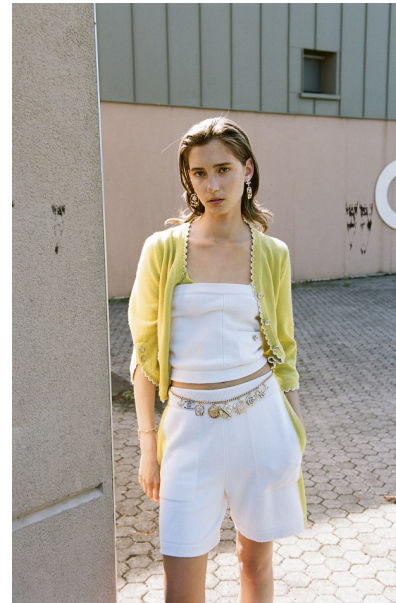

EMILY KASTEN

Height 5'10" / 178cm

Bust 30" / 76cm Cup B Waist 23.5" / 60cm Hips 34.5" / 87cm Dress 0 - 2 US / 30 - 32 EU / 2 -

4 UK Shoes 8 US / 24 EU / 7 UK(kids)

Hair Brown Eyes Blue

anm
MANAGEMENT

1159 Dundas St. E, #148 Toronto, ON M4M 3N9
Email: info@anm-mgmt.com Tel: 1.416.792.0357
www.anm-mgmt.com