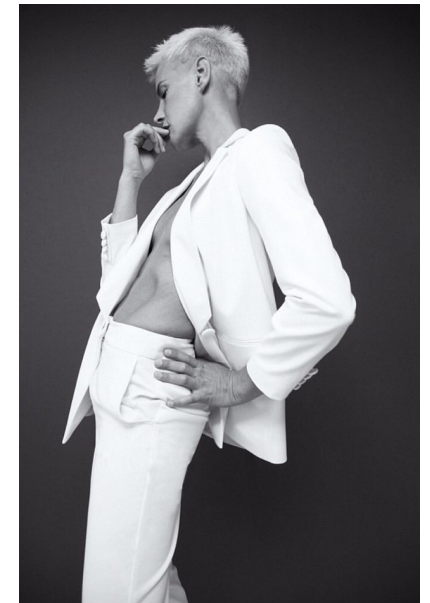

EVE SALVAIL

Height 5'9.5" / 176cm

Bust 33" / 84cm Cup A Waist 25.5" / 65cm Hips 37.5" / 95cm Dress 4 - 6 US / 34 - 36 EU / 6 - 8 UK Shoes 9 US / 40 EU / 6.5 UK

Hair *Platinum Blond* Eyes *Hazel*

THE KIT

THE KIT