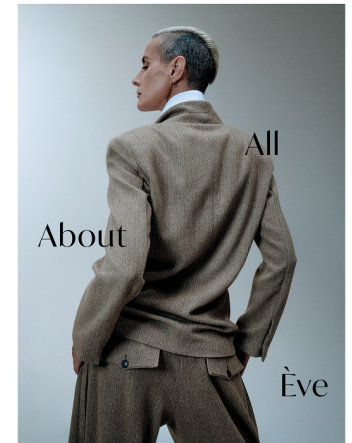

EVE SALVAIL

Height 5'9.5" / 176cm

Bust 33" / 84cm Cup A Waist 25.5" / 65cm Hips 37.5" / 95cm Dress 4 - 6 US / 34 - 36 EU / 6 - 8 UK Shoes 9 US / 40 EU / 6.5 UK

Hair *Platinum Blond* Eyes *Hazel*

THE KIT

THE KIT