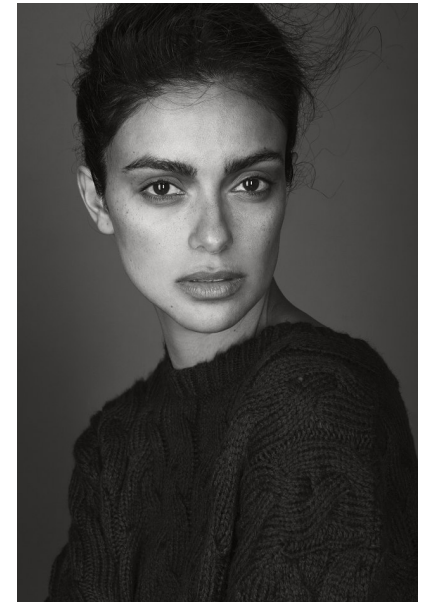

GABRIELA SALVADO

Height 5'9.5" / 176cm

Bust 32" / 81cm Cup B Waist 26" / 66cm Hips 35" / 89cm Dress 2 - 4 US / 32 - 34 EU / 4 - 6

UK Shoes 8 US / 39 EU / 6 UK

Hair Brown Eyes Brown

anm
MANAGEMENT

1159 Dundas St. E, #148 Toronto, ON M4M 3N9
Email: info@anm-mgmt.com Tel: 1.416.792.0357
www.anm-mgmt.com