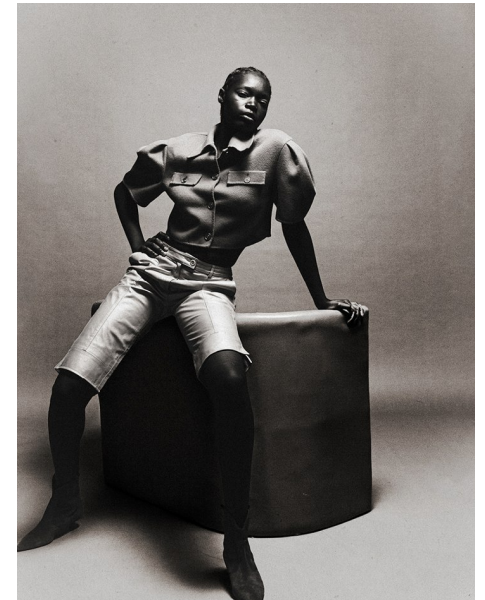

ADHEL LUAL

Height 5'10" / 178cm

Bust 34" / 86cm Waist 24.5" / 62cm Hips 35" / 89cm Dress 2 US / 32 EU / 4 UK Shoes 8.5

US / 25 EU / 7.5 UK(kids)

Hair Black Eyes Black

anm
MANAGEMENT

1159 Dundas St. E, #148 Toronto, ON M4M 3N9
Email: info@anm-mgmt.com Tel: 1.416.792.0357
www.anm-mgmt.com