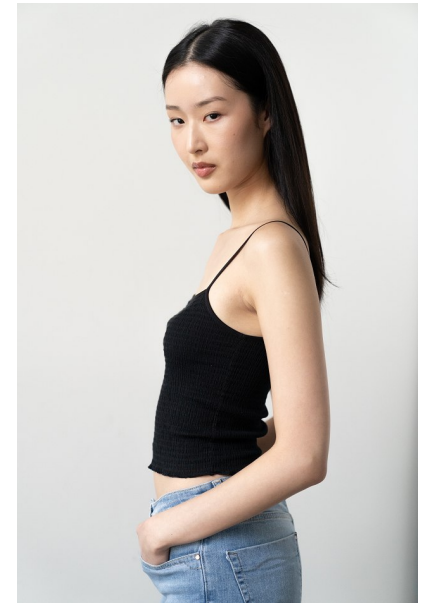

JAMIE KING

Height 5'10.5" / 179cm

Bust 31" / 79cm Cup A / B Waist 26" / 66cm Hips 36" / 92cm Dress 4 US / 34 EU / 6

UK Shoes 8 US / 39 EU / 6 UK

Hair Black Eyes Brown

anm
MANAGEMENT

1159 Dundas St. E, #148 Toronto, ON M4M 3N9
Email: info@anm-mgmt.com Tel: 1.416.792.0357
www.anm-mgmt.com