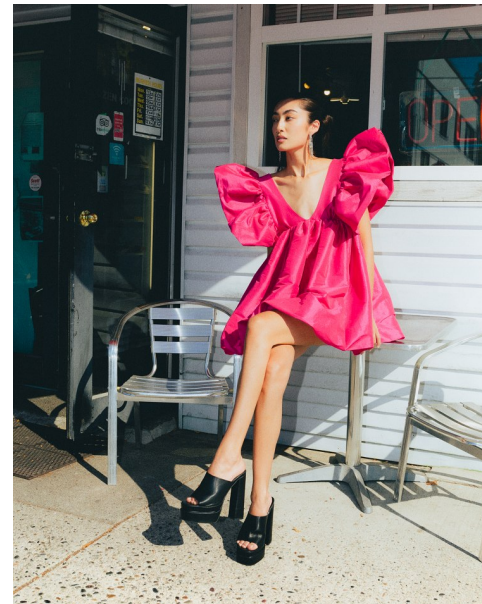

HANA NORDIN

Height 5'10" / 178cm

Bust 31" / 79cm Cup A Waist 23" / 59cm Hips 34" / 86cm Dress 2 US / 32 EU / 4 UK Shoes 7.5 US / 38.5 EU / 5.5 UK

Hair Dark Brown Eyes Brown

anm
MANAGEMENT

1159 Dundas St. E, #148 Toronto, ON M4M 3N9
Email: info@anm-mgmt.com Tel: 1.416.792.0357
www.anm-mgmt.com