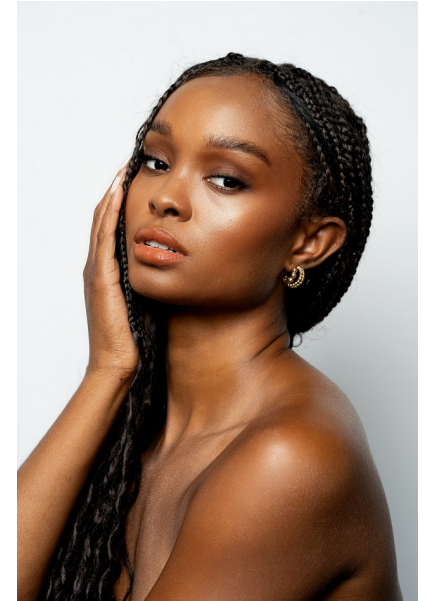

ELLE PATTERSON

Height 5'8" / 173cm

Bust 32" / 81cm Waist 27.5" / 70cm Hips 39" / 99cm Dress 4 - 6 US / 34 - 36 EU / 6 - 8

UK Shoes 8.5 US / 39.5 EU / 6 UK

Hair *Black* Eyes *Brown*

anm
MANAGEMENT

1159 Dundas St. E, #148 Toronto, ON M4M 3N9
Email: info@anm-mgmt.com Tel: 1.416.792.0357
www.anm-mgmt.com