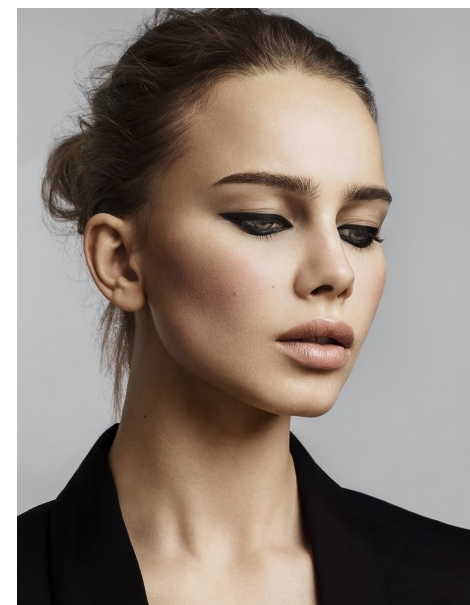

SERAFIMA KOBZEVA

Height 5'9" / 175cm

Bust 32" / 81cm Cup B Waist 24.5" / 62cm Hips 35" / 89cm Dress 2 - 4 US / 32 - 34 EU / 4 - 6

UK Shoes 9 US / 40 EU / 6.5 UK

Hair Blonde Eyes Blue / Green

anm
MANAGEMENT