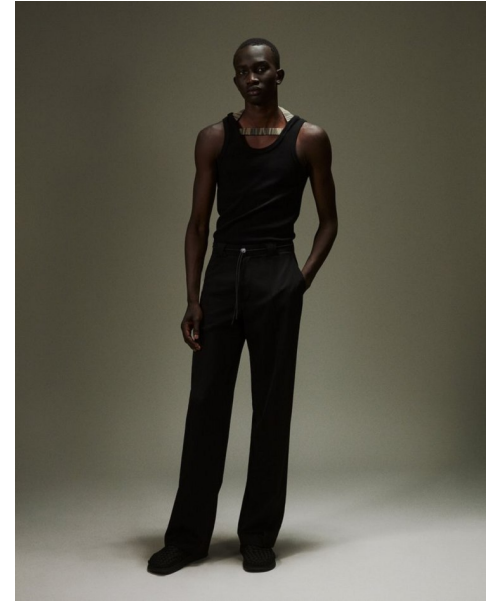

MAJOK MANYUAT

Height 6'2" / 188cm

Chest 38" / 96cm Waist 29.5" / 75cm Inseam 35" / 89cm Suit 38" / 96cm / 48 Shoes 11 US / 45

EU / 10.5 UK

Hair Brown Eyes Black

anm

MANAGEMENT

1159 Dundas St. E, #148 Toronto, ON M4M 3N9

Email: info@anm-mgmt.com Tel: 1.416.792.0357

www.anm-mgmt.com

MAJOK MANYUAT

Height 6'2" / 188cm

Chest 38" / 96cm Waist 29.5" / 75cm Inseam 35" / 89cm Suit 38" / 96cm / 48 Shoes 11 US / 45

EU / 10.5 UK

Hair Brown Eyes Black