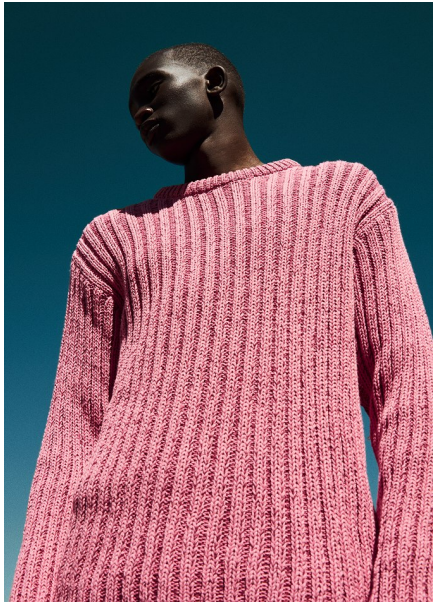

MAJOK MANYUAT

Height 6'2" / 188cm

Chest 38" / 96cm Waist 29.5" / 75cm Inseam 35" / 89cm Suit 38" / 96cm / 48 Shoes 11 US / 45

EU / 10.5 UK

Hair Brown Eyes Black

anm
MANAGEMENT

1159 Dundas St. E, #148 Toronto, ON M4M 3N9
Email: info@anm-mgmt.com Tel: 1.416.792.0357
www.anm-mgmt.com